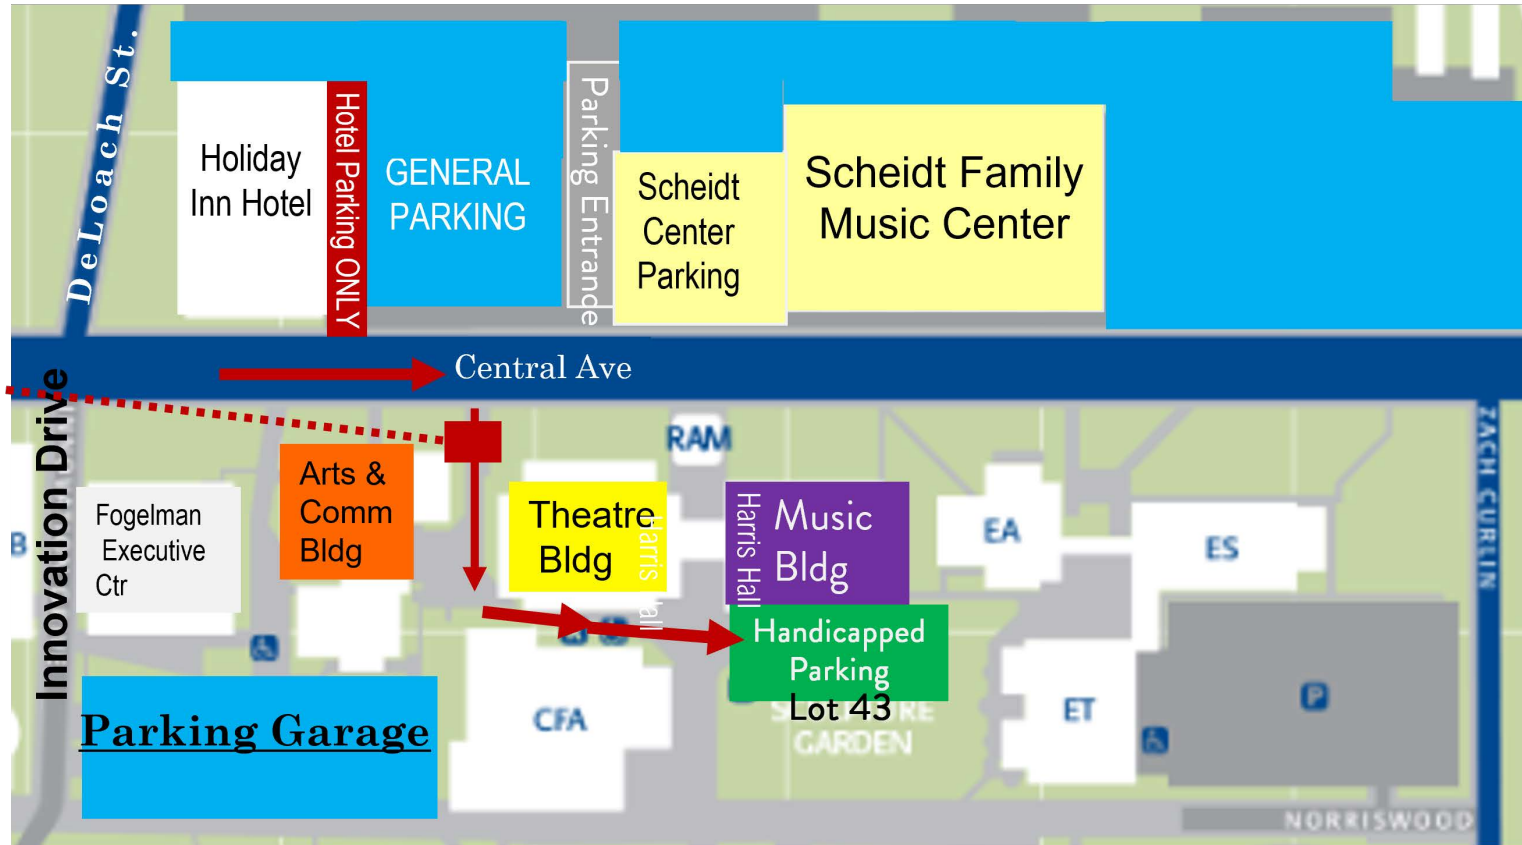

Handicapped Parking Map for Harris Hall

North

Harris Hall
Located in Music Bldg.
3775 Central Avenue
Memphis, TN 38111

Gate with Arm and Call Box

East

West

South

Instructions for Gated Entry

- Press Button on Speaker box on left (or CALL the phone number on the box)
- After music stops, tell security your name and that you are here for a concert at Harris Hall and need handicapped parking (Lot 43 – if they ask)
- Drive south and curve around to the left
- Park in any spot behind Harris Hall

Entrance to Harris from Handicapped Parking Lot is located on the left (southeast) side of the building

Take the Elevator to the 2nd Floor